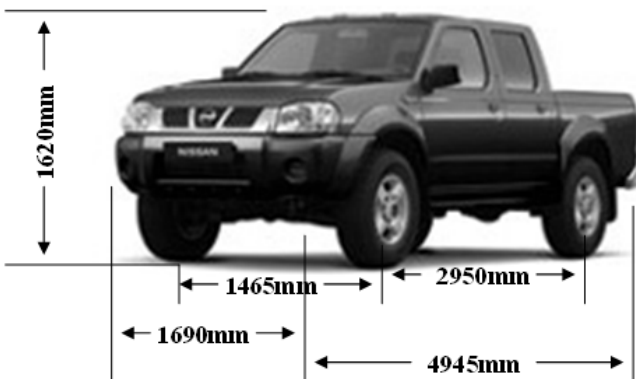

Dimensional Comparison of Diesel Pickups in Belize

Great Wall Wingle

Toyota Hilux

Isuzu D-Max

Mazda BT-50

Mitsubishi Sportero

Nissan Frontier

Nissan Navara

ZX Grand Tiger